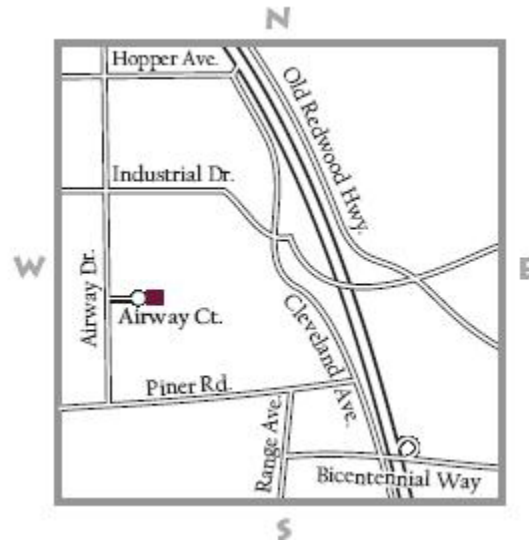

## Directions to Novy Family Wines

### Heading NORTH on Hwy 101:

- Take the Bicentennial Way West exit.
- Follow exit to 2nd light and turn right onto Range Avenue.
- Follow to next light and turn left onto Piner Road.
- Follow to next light and turn right onto Airway Drive.
- Follow Airway Drive to Airway Court and turn right.
- Follow Airway Court to 980 Airway Court, Suite C.

### Heading SOUTH on Hwy 101:

- Take the Hopper/Mendocino Exit.
- Follow exit to 1st light and turn right onto Hopper Ave.
- Follow to next light and turn left onto Airway Drive.
- Follow Airway Drive to Airway Court and turn left
- Follow Airway Court to 980 Airway Court, Suite C.